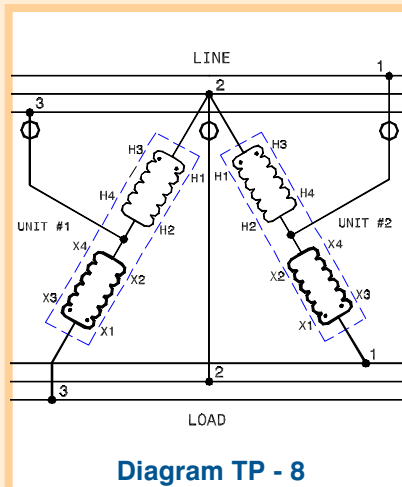

Single Phase Connection Diagrams

Symbol Key

O - Indicates Overcurrent Protection

Note: If present, do not fuse grounded conductor

Buck - Boost Connection Diagrams

Three Phase Connection Diagrams

DONGAN ELECTRIC MANUFACTURING CO. • 2987 FRANKLIN • DETROIT, MI 48207
800.428.2626 • 313.567.8500 • FAX 313.567.8828 • www.dongan.com

Three Phase Connection Diagrams

Buck - Boost Connection Diagrams

Three Phase Connection Diagrams

Symbol Key

O - Indicates Overcurrent Protection

Note: If present, do not fuse grounded conductor

DONGAN ELECTRIC MANUFACTURING CO. • 2987 FRANKLIN • DETROIT, MI 48207
 800.428.2626 • 313.567.8500 • FAX 313.567.8828 • www.dongan.com