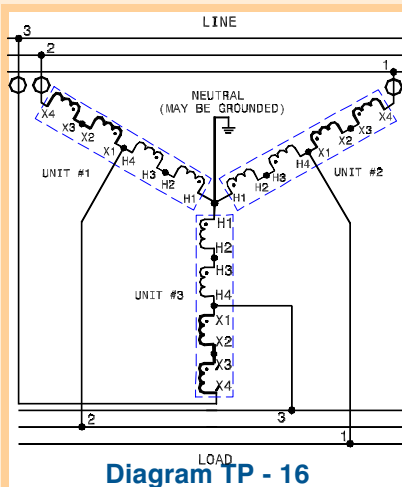

Single Phase Connection Diagrams

Symbol Key

O - Indicates Overcurrent Protection

Note: If present, do not fuse grounded conductor

Buck - Boost Connection Diagrams

Three Phase Connection Diagrams

DONGAN ELECTRIC MANUFACTURING CO. • 2987 FRANKLIN • DETROIT, MI 48207
800.428.2626 • 313.567.8500 • FAX 313.567.8828 • www.dongan.com

Three Phase Connection Diagrams

Buck - Boost Connection Diagrams

Three Phase Connection Diagrams

Symbol Key

O - Indicates Overcurrent Protection

Note: If present, do not fuse grounded conductor

DONGAN ELECTRIC MANUFACTURING CO. • 2987 FRANKLIN • DETROIT, MI 48207
 800.428.2626 • 313.567.8500 • FAX 313.567.8828 • www.dongan.com