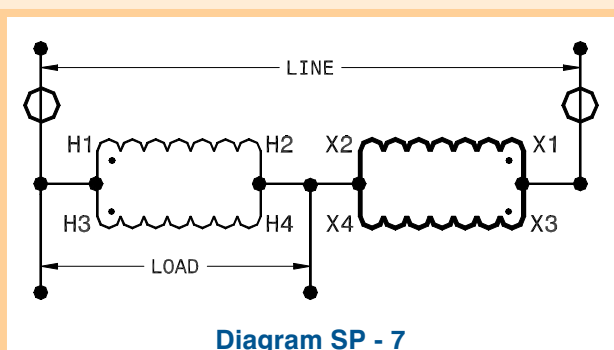

Buck - Boost Connection Diagrams

Single Phase Connection Diagrams

Buck - Boost Connection Diagrams

DONGAN ELECTRIC MANUFACTURING CO. • 2987 FRANKLIN • DETROIT, MI 48207
 800.428.2626 • 313.567.8500 • FAX 313.567.8828 • www.dongan.com

Single Phase Connection Diagrams

Symbol Key

O - Indicates Overcurrent Protection

Note: If present, do not fuse grounded conductor

Buck - Boost Connection Diagrams

Three Phase Connection Diagrams

DONGAN ELECTRIC MANUFACTURING CO. • 2987 FRANKLIN • DETROIT, MI 48207
800.428.2626 • 313.567.8500 • FAX 313.567.8828 • www.dongan.com

Three Phase Connection Diagrams

Buck - Boost Connection Diagrams

Three Phase Connection Diagrams

Symbol Key

O - Indicates Overcurrent Protection

Note: If present, do not fuse grounded conductor

DONGAN ELECTRIC MANUFACTURING CO. • 2987 FRANKLIN • DETROIT, MI 48207
 800.428.2626 • 313.567.8500 • FAX 313.567.8828 • www.dongan.com