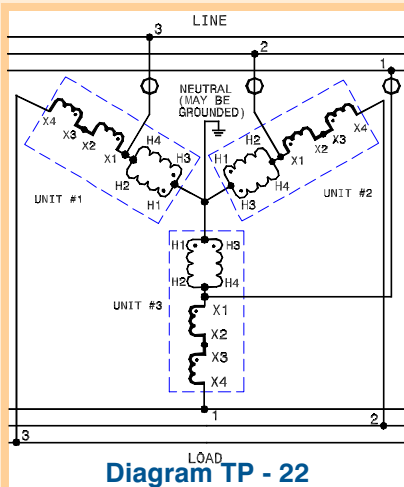

Single Phase Connection Diagrams

Symbol Key

O - Indicates Overcurrent Protection

Note: If present, do not fuse grounded conductor

Buck - Boost Connection Diagrams

Three Phase Connection Diagrams

DONGAN ELECTRIC MANUFACTURING CO. • 2987 FRANKLIN • DETROIT, MI 48207
800.428.2626 • 313.567.8500 • FAX 313.567.8828 • www.dongan.com

Three Phase Connection Diagrams

Buck - Boost Connection Diagrams

Three Phase Connection Diagrams

Symbol Key

O - Indicates Overcurrent Protection

Note: If present, do not fuse grounded conductor

DONGAN ELECTRIC MANUFACTURING CO. • 2987 FRANKLIN • DETROIT, MI 48207
 800.428.2626 • 313.567.8500 • FAX 313.567.8828 • www.dongan.com