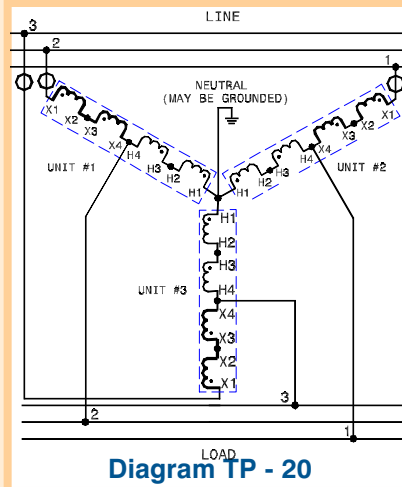

Single Phase Connection Diagrams

Symbol Key

O - Indicates Overcurrent Protection

Note: If present, do not fuse grounded conductor

Buck - Boost Connection Diagrams

Three Phase Connection Diagrams

DONGAN ELECTRIC MANUFACTURING CO. • 2987 FRANKLIN • DETROIT, MI 48207
800.428.2626 • 313.567.8500 • FAX 313.567.8828 • www.dongan.com

Three Phase Connection Diagrams

Buck - Boost Connection Diagrams

Three Phase Connection Diagrams

Symbol Key

O - Indicates Overcurrent Protection

Note: If present, do not fuse grounded conductor

DONGAN ELECTRIC MANUFACTURING CO. • 2987 FRANKLIN • DETROIT, MI 48207
 800.428.2626 • 313.567.8500 • FAX 313.567.8828 • www.dongan.com