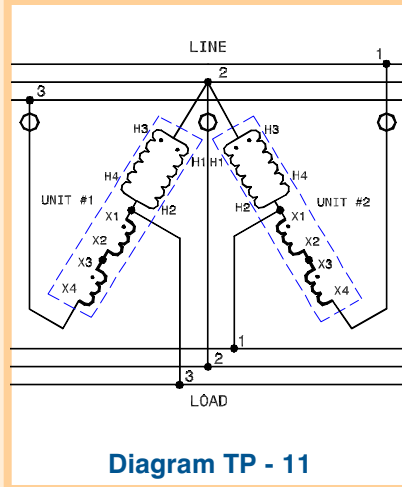

Single Phase Connection Diagrams

Symbol Key

O - Indicates Overcurrent Protection

Note: If present, do not fuse grounded conductor

Buck - Boost Connection Diagrams

Three Phase Connection Diagrams

DONGAN ELECTRIC MANUFACTURING CO. • 2987 FRANKLIN • DETROIT, MI 48207
800.428.2626 • 313.567.8500 • FAX 313.567.8828 • www.dongan.com

Three Phase Connection Diagrams

Buck - Boost Connection Diagrams

Three Phase Connection Diagrams

Symbol Key

O - Indicates Overcurrent Protection

Note: If present, do not fuse grounded conductor

DONGAN ELECTRIC MANUFACTURING CO. • 2987 FRANKLIN • DETROIT, MI 48207
 800.428.2626 • 313.567.8500 • FAX 313.567.8828 • www.dongan.com