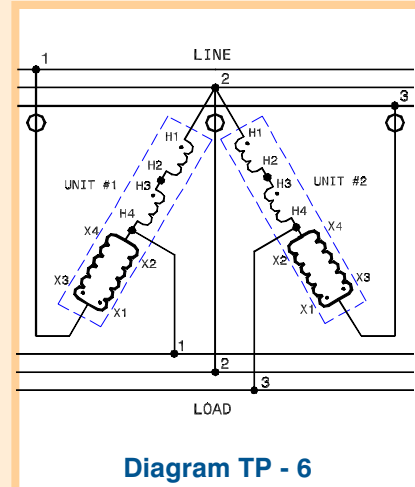

Single Phase Connection Diagrams

Symbol Key

O - Indicates Overcurrent Protection

Note: If present, do not fuse grounded conductor

Buck - Boost Connection Diagrams

Three Phase Connection Diagrams

DONGAN ELECTRIC MANUFACTURING CO. • 2987 FRANKLIN • DETROIT, MI 48207
800.428.2626 • 313.567.8500 • FAX 313.567.8828 • www.dongan.com

Three Phase Connection Diagrams

Buck - Boost Connection Diagrams

Three Phase Connection Diagrams

Symbol Key

O - Indicates Overcurrent Protection

Note: If present, do not fuse grounded conductor

DONGAN ELECTRIC MANUFACTURING CO. • 2987 FRANKLIN • DETROIT, MI 48207
 800.428.2626 • 313.567.8500 • FAX 313.567.8828 • www.dongan.com