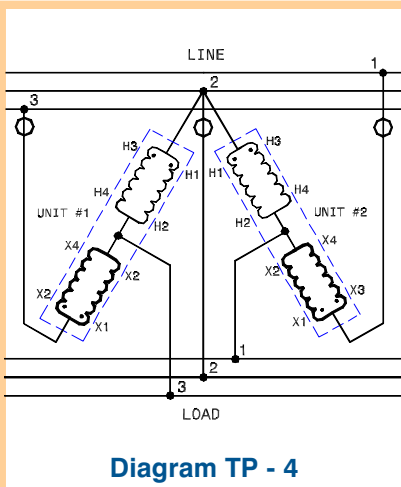

Single Phase Connection Diagrams

Symbol Key

O - Indicates Overcurrent Protection

Note: If present, do not fuse grounded conductor

Buck - Boost Connection Diagrams

Three Phase Connection Diagrams

DONGAN ELECTRIC MANUFACTURING CO. • 2987 FRANKLIN • DETROIT, MI 48207
800.428.2626 • 313.567.8500 • FAX 313.567.8828 • www.dongan.com

Three Phase Connection Diagrams

Buck - Boost Connection Diagrams

Three Phase Connection Diagrams

Symbol Key

O - Indicates Overcurrent Protection

Note: If present, do not fuse grounded conductor

DONGAN ELECTRIC MANUFACTURING CO. • 2987 FRANKLIN • DETROIT, MI 48207
 800.428.2626 • 313.567.8500 • FAX 313.567.8828 • www.dongan.com