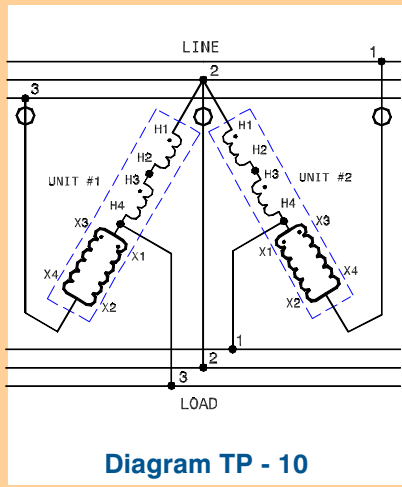

Single Phase Connection Diagrams

Symbol Key

O - Indicates Overcurrent Protection

Note: If present, do not fuse grounded conductor

Buck - Boost Connection Diagrams

Three Phase Connection Diagrams

DONGAN ELECTRIC MANUFACTURING CO. • 2987 FRANKLIN • DETROIT, MI 48207
800.428.2626 • 313.567.8500 • FAX 313.567.8828 • www.dongan.com

Three Phase Connection Diagrams

Buck - Boost Connection Diagrams

Three Phase Connection Diagrams

Symbol Key

O - Indicates Overcurrent Protection

Note: If present, do not fuse grounded conductor

DONGAN ELECTRIC MANUFACTURING CO. • 2987 FRANKLIN • DETROIT, MI 48207
 800.428.2626 • 313.567.8500 • FAX 313.567.8828 • www.dongan.com