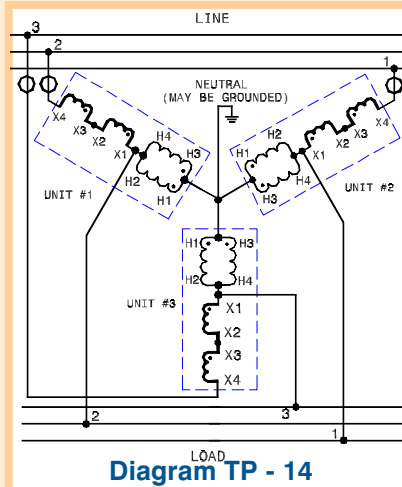

Single Phase Connection Diagrams

Symbol Key

O - Indicates Overcurrent Protection

Note: If present, do not fuse grounded conductor

Buck - Boost Connection Diagrams

Three Phase Connection Diagrams

DONGAN ELECTRIC MANUFACTURING CO. • 2987 FRANKLIN • DETROIT, MI 48207
800.428.2626 • 313.567.8500 • FAX 313.567.8828 • www.dongan.com

Three Phase Connection Diagrams

Buck - Boost Connection Diagrams

Three Phase Connection Diagrams

Symbol Key

O - Indicates Overcurrent Protection

Note: If present, do not fuse grounded conductor

DONGAN ELECTRIC MANUFACTURING CO. • 2987 FRANKLIN • DETROIT, MI 48207
 800.428.2626 • 313.567.8500 • FAX 313.567.8828 • www.dongan.com