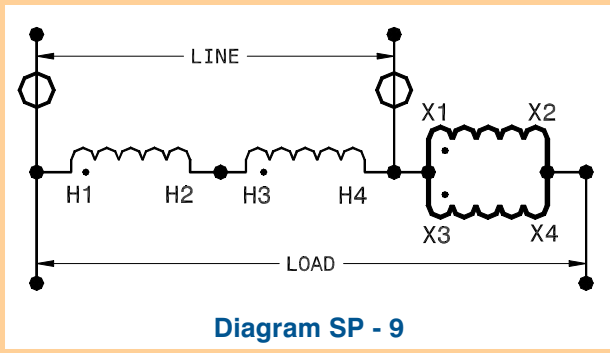

Buck - Boost Connection Diagrams

Single Phase Connection Diagrams

Buck - Boost Connection Diagrams

DONGAN ELECTRIC MANUFACTURING CO. • 2987 FRANKLIN • DETROIT, MI 48207
 800.428.2626 • 313.567.8500 • FAX 313.567.8828 • www.dongan.com

Single Phase Connection Diagrams

Symbol Key

O - Indicates Overcurrent Protection

Note: If present, do not fuse grounded conductor

Buck - Boost Connection Diagrams

Three Phase Connection Diagrams

DONGAN ELECTRIC MANUFACTURING CO. • 2987 FRANKLIN • DETROIT, MI 48207
800.428.2626 • 313.567.8500 • FAX 313.567.8828 • www.dongan.com

Three Phase Connection Diagrams

Buck - Boost Connection Diagrams

Three Phase Connection Diagrams

Symbol Key

O - Indicates Overcurrent Protection

Note: If present, do not fuse grounded conductor

DONGAN ELECTRIC MANUFACTURING CO. • 2987 FRANKLIN • DETROIT, MI 48207
 800.428.2626 • 313.567.8500 • FAX 313.567.8828 • www.dongan.com