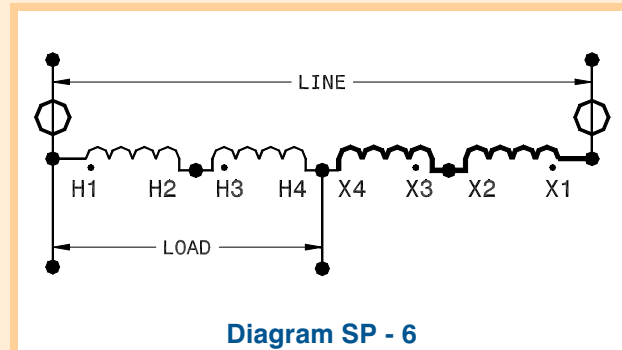

Buck - Boost Connection Diagrams

Single Phase Connection Diagrams

Buck - Boost Connection Diagrams

DONGAN ELECTRIC MANUFACTURING CO. • 2987 FRANKLIN • DETROIT, MI 48207
 800.428.2626 • 313.567.8500 • FAX 313.567.8828 • www.dongan.com

Single Phase Connection Diagrams

Symbol Key

O - Indicates Overcurrent Protection

Note: If present, do not fuse grounded conductor

Buck - Boost Connection Diagrams

Three Phase Connection Diagrams

DONGAN ELECTRIC MANUFACTURING CO. • 2987 FRANKLIN • DETROIT, MI 48207
800.428.2626 • 313.567.8500 • FAX 313.567.8828 • www.dongan.com

Three Phase Connection Diagrams

Buck - Boost Connection Diagrams

Three Phase Connection Diagrams

Symbol Key

O - Indicates Overcurrent Protection

Note: If present, do not fuse grounded conductor

DONGAN ELECTRIC MANUFACTURING CO. • 2987 FRANKLIN • DETROIT, MI 48207
 800.428.2626 • 313.567.8500 • FAX 313.567.8828 • www.dongan.com