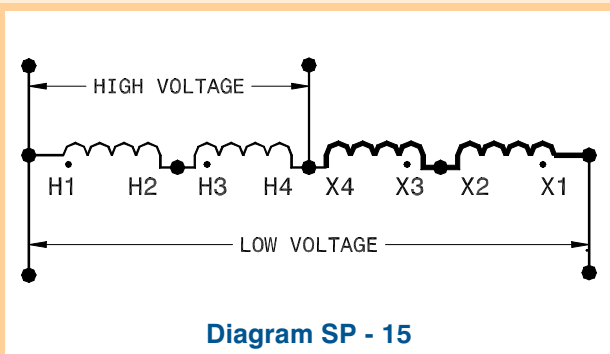

Single Phase Connection Diagrams

Symbol Key

O - Indicates Overcurrent Protection

Note: If present, do not fuse grounded conductor

Buck - Boost Connection Diagrams

Three Phase Connection Diagrams

DONGAN ELECTRIC MANUFACTURING CO. • 2987 FRANKLIN • DETROIT, MI 48207
800.428.2626 • 313.567.8500 • FAX 313.567.8828 • www.dongan.com

Three Phase Connection Diagrams

Buck - Boost Connection Diagrams

Three Phase Connection Diagrams

Symbol Key

O - Indicates Overcurrent Protection

Note: If present, do not fuse grounded conductor

DONGAN ELECTRIC MANUFACTURING CO. • 2987 FRANKLIN • DETROIT, MI 48207
 800.428.2626 • 313.567.8500 • FAX 313.567.8828 • www.dongan.com