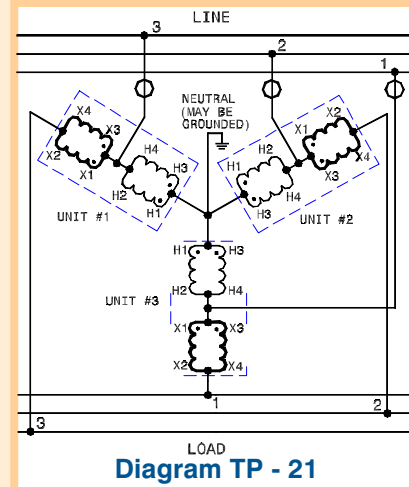

Single Phase Connection Diagrams

Symbol Key

O - Indicates Overcurrent Protection

Note: If present, do not fuse grounded conductor

Buck - Boost Connection Diagrams

Three Phase Connection Diagrams

DONGAN ELECTRIC MANUFACTURING CO. • 2987 FRANKLIN • DETROIT, MI 48207
800.428.2626 • 313.567.8500 • FAX 313.567.8828 • www.dongan.com

Three Phase Connection Diagrams

Buck - Boost Connection Diagrams

Three Phase Connection Diagrams

Symbol Key

O - Indicates Overcurrent Protection

Note: If present, do not fuse grounded conductor

DONGAN ELECTRIC MANUFACTURING CO. • 2987 FRANKLIN • DETROIT, MI 48207
 800.428.2626 • 313.567.8500 • FAX 313.567.8828 • www.dongan.com