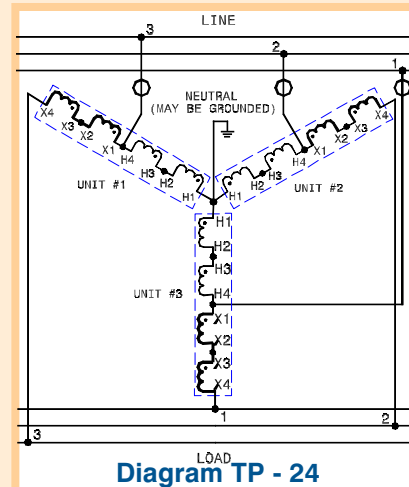

Single Phase Connection Diagrams

Symbol Key

O - Indicates Overcurrent Protection

Note: If present, do not fuse grounded conductor

Buck - Boost Connection Diagrams

Three Phase Connection Diagrams

DONGAN ELECTRIC MANUFACTURING CO. • 2987 FRANKLIN • DETROIT, MI 48207
800.428.2626 • 313.567.8500 • FAX 313.567.8828 • www.dongan.com

Three Phase Connection Diagrams

Buck - Boost Connection Diagrams

Three Phase Connection Diagrams

Symbol Key

O - Indicates Overcurrent Protection

Note: If present, do not fuse grounded conductor

DONGAN ELECTRIC MANUFACTURING CO. • 2987 FRANKLIN • DETROIT, MI 48207
 800.428.2626 • 313.567.8500 • FAX 313.567.8828 • www.dongan.com