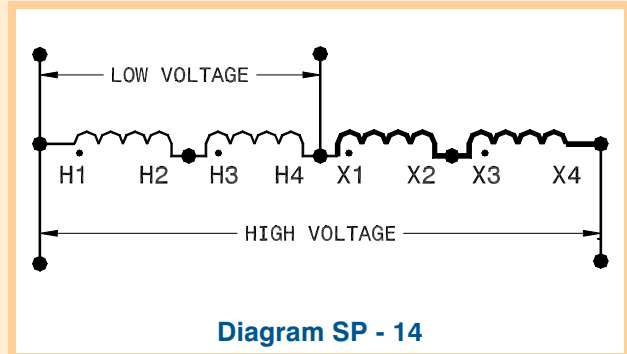

Single Phase Connection Diagrams

Symbol Key

O - Indicates Overcurrent Protection

Note: If present, do not fuse grounded conductor

Buck - Boost Connection Diagrams

Three Phase Connection Diagrams

DONGAN ELECTRIC MANUFACTURING CO. • 2987 FRANKLIN • DETROIT, MI 48207
800.428.2626 • 313.567.8500 • FAX 313.567.8828 • www.dongan.com