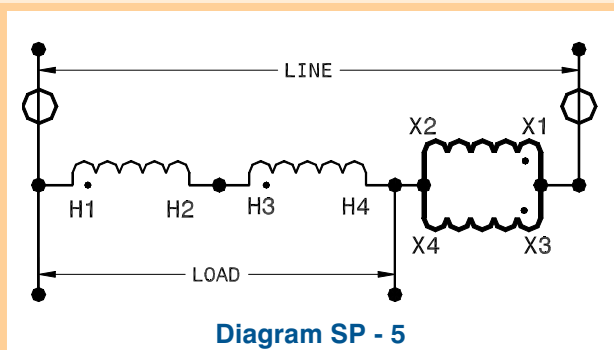

Buck - Boost Connection Diagrams

Single Phase Connection Diagrams

Buck - Boost Connection Diagrams

DONGAN ELECTRIC MANUFACTURING CO. • 2987 FRANKLIN • DETROIT, MI 48207
 800.428.2626 • 313.567.8500 • FAX 313.567.8828 • www.dongan.com

Single Phase Connection Diagrams

Symbol Key

O - Indicates Overcurrent Protection

Note: If present, do not fuse grounded conductor

Buck - Boost Connection Diagrams

Three Phase Connection Diagrams

DONGAN ELECTRIC MANUFACTURING CO. • 2987 FRANKLIN • DETROIT, MI 48207
800.428.2626 • 313.567.8500 • FAX 313.567.8828 • www.dongan.com

Three Phase Connection Diagrams

Buck - Boost Connection Diagrams

Three Phase Connection Diagrams

Symbol Key

O - Indicates Overcurrent Protection

Note: If present, do not fuse grounded conductor

DONGAN ELECTRIC MANUFACTURING CO. • 2987 FRANKLIN • DETROIT, MI 48207
 800.428.2626 • 313.567.8500 • FAX 313.567.8828 • www.dongan.com