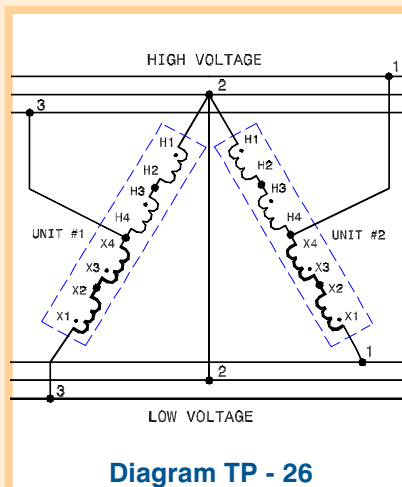

Single Phase Connection Diagrams

Symbol Key

O - Indicates Overcurrent Protection

Note: If present, do not fuse grounded conductor

Buck - Boost Connection Diagrams

Three Phase Connection Diagrams

DONGAN ELECTRIC MANUFACTURING CO. • 2987 FRANKLIN • DETROIT, MI 48207
800.428.2626 • 313.567.8500 • FAX 313.567.8828 • www.dongan.com

Three Phase Connection Diagrams

Buck - Boost Connection Diagrams

Three Phase Connection Diagrams

Symbol Key

O - Indicates Overcurrent Protection

Note: If present, do not fuse grounded conductor

DONGAN ELECTRIC MANUFACTURING CO. • 2987 FRANKLIN • DETROIT, MI 48207
 800.428.2626 • 313.567.8500 • FAX 313.567.8828 • www.dongan.com