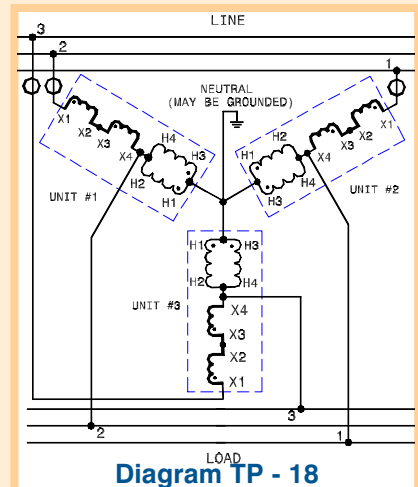

Single Phase Connection Diagrams

Symbol Key

O - Indicates Overcurrent Protection

Note: If present, do not fuse grounded conductor

Buck - Boost Connection Diagrams

Three Phase Connection Diagrams

DONGAN ELECTRIC MANUFACTURING CO. • 2987 FRANKLIN • DETROIT, MI 48207
800.428.2626 • 313.567.8500 • FAX 313.567.8828 • www.dongan.com

Three Phase Connection Diagrams

Buck - Boost Connection Diagrams

Three Phase Connection Diagrams

Symbol Key

O - Indicates Overcurrent Protection

Note: If present, do not fuse grounded conductor

DONGAN ELECTRIC MANUFACTURING CO. • 2987 FRANKLIN • DETROIT, MI 48207
 800.428.2626 • 313.567.8500 • FAX 313.567.8828 • www.dongan.com