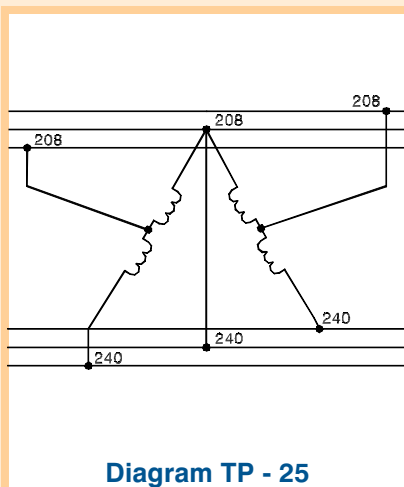

Single Phase Connection Diagrams

Symbol Key

O - Indicates Overcurrent Protection

Note: If present, do not fuse grounded conductor

Buck - Boost Connection Diagrams

Three Phase Connection Diagrams

DONGAN ELECTRIC MANUFACTURING CO. • 2987 FRANKLIN • DETROIT, MI 48207
800.428.2626 • 313.567.8500 • FAX 313.567.8828 • www.dongan.com

Three Phase Connection Diagrams

Buck - Boost Connection Diagrams

Three Phase Connection Diagrams

Symbol Key

O - Indicates Overcurrent Protection

Note: If present, do not fuse grounded conductor

DONGAN ELECTRIC MANUFACTURING CO. • 2987 FRANKLIN • DETROIT, MI 48207
 800.428.2626 • 313.567.8500 • FAX 313.567.8828 • www.dongan.com