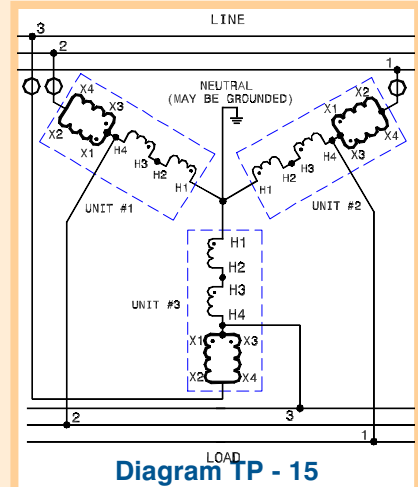

Single Phase Connection Diagrams

Symbol Key

O - Indicates Overcurrent Protection

Note: If present, do not fuse grounded conductor

Buck - Boost Connection Diagrams

Three Phase Connection Diagrams

DONGAN ELECTRIC MANUFACTURING CO. • 2987 FRANKLIN • DETROIT, MI 48207
800.428.2626 • 313.567.8500 • FAX 313.567.8828 • www.dongan.com

Three Phase Connection Diagrams

Buck - Boost Connection Diagrams

Three Phase Connection Diagrams

Symbol Key

O - Indicates Overcurrent Protection

Note: If present, do not fuse grounded conductor

DONGAN ELECTRIC MANUFACTURING CO. • 2987 FRANKLIN • DETROIT, MI 48207
 800.428.2626 • 313.567.8500 • FAX 313.567.8828 • www.dongan.com