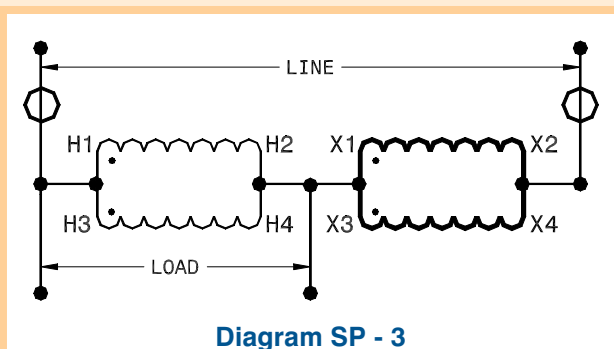

Buck - Boost Connection Diagrams

Single Phase Connection Diagrams

Buck - Boost Connection Diagrams

DONGAN ELECTRIC MANUFACTURING CO. • 2987 FRANKLIN • DETROIT, MI 48207
 800.428.2626 • 313.567.8500 • FAX 313.567.8828 • www.dongan.com

Single Phase Connection Diagrams

Symbol Key

O - Indicates Overcurrent Protection

Note: If present, do not fuse grounded conductor

Buck - Boost Connection Diagrams

Three Phase Connection Diagrams

DONGAN ELECTRIC MANUFACTURING CO. • 2987 FRANKLIN • DETROIT, MI 48207
800.428.2626 • 313.567.8500 • FAX 313.567.8828 • www.dongan.com

Three Phase Connection Diagrams

Buck - Boost Connection Diagrams

Three Phase Connection Diagrams

Symbol Key

O - Indicates Overcurrent Protection

Note: If present, do not fuse grounded conductor

DONGAN ELECTRIC MANUFACTURING CO. • 2987 FRANKLIN • DETROIT, MI 48207
 800.428.2626 • 313.567.8500 • FAX 313.567.8828 • www.dongan.com