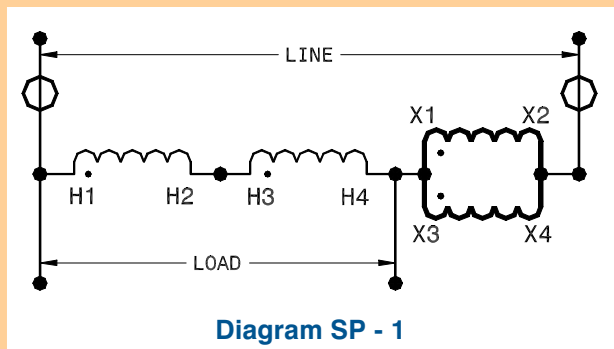

Buck - Boost Connection Diagrams

Single Phase Connection Diagrams

Buck - Boost Connection Diagrams

DONGAN ELECTRIC MANUFACTURING CO. • 2987 FRANKLIN • DETROIT, MI 48207
 800.428.2626 • 313.567.8500 • FAX 313.567.8828 • www.dongan.com

Single Phase Connection Diagrams

Symbol Key

O - Indicates Overcurrent Protection

Note: If present, do not fuse grounded conductor

Buck - Boost Connection Diagrams

Three Phase Connection Diagrams

DONGAN ELECTRIC MANUFACTURING CO. • 2987 FRANKLIN • DETROIT, MI 48207
800.428.2626 • 313.567.8500 • FAX 313.567.8828 • www.dongan.com

Three Phase Connection Diagrams

Buck - Boost Connection Diagrams

Three Phase Connection Diagrams

Symbol Key

O - Indicates Overcurrent Protection

Note: If present, do not fuse grounded conductor

DONGAN ELECTRIC MANUFACTURING CO. • 2987 FRANKLIN • DETROIT, MI 48207
 800.428.2626 • 313.567.8500 • FAX 313.567.8828 • www.dongan.com