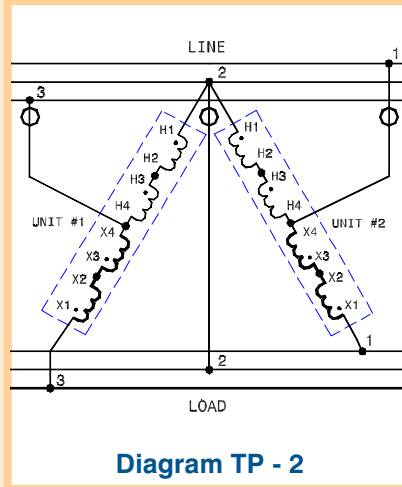

Single Phase Connection Diagrams

Symbol Key

O - Indicates Overcurrent Protection

Note: If present, do not fuse grounded conductor

Buck - Boost Connection Diagrams

Three Phase Connection Diagrams

DONGAN ELECTRIC MANUFACTURING CO. • 2987 FRANKLIN • DETROIT, MI 48207
800.428.2626 • 313.567.8500 • FAX 313.567.8828 • www.dongan.com

Three Phase Connection Diagrams

Buck - Boost Connection Diagrams

Three Phase Connection Diagrams

Symbol Key

O - Indicates Overcurrent Protection

Note: If present, do not fuse grounded conductor

DONGAN ELECTRIC MANUFACTURING CO. • 2987 FRANKLIN • DETROIT, MI 48207
 800.428.2626 • 313.567.8500 • FAX 313.567.8828 • www.dongan.com