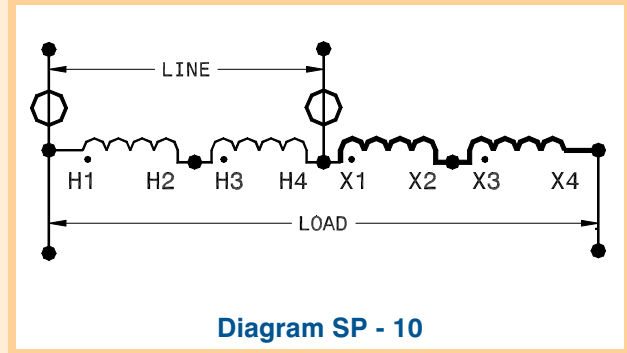

Buck - Boost Connection Diagrams

Single Phase Connection Diagrams

Buck - Boost Connection Diagrams

DONGAN ELECTRIC MANUFACTURING CO. • 2987 FRANKLIN • DETROIT, MI 48207
 800.428.2626 • 313.567.8500 • FAX 313.567.8828 • www.dongan.com

Single Phase Connection Diagrams

Symbol Key

O - Indicates Overcurrent Protection

Note: If present, do not fuse grounded conductor

Buck - Boost Connection Diagrams

Three Phase Connection Diagrams

DONGAN ELECTRIC MANUFACTURING CO. • 2987 FRANKLIN • DETROIT, MI 48207
800.428.2626 • 313.567.8500 • FAX 313.567.8828 • www.dongan.com

Three Phase Connection Diagrams

Buck - Boost Connection Diagrams

Three Phase Connection Diagrams

Symbol Key

O - Indicates Overcurrent Protection

Note: If present, do not fuse grounded conductor

DONGAN ELECTRIC MANUFACTURING CO. • 2987 FRANKLIN • DETROIT, MI 48207
 800.428.2626 • 313.567.8500 • FAX 313.567.8828 • www.dongan.com