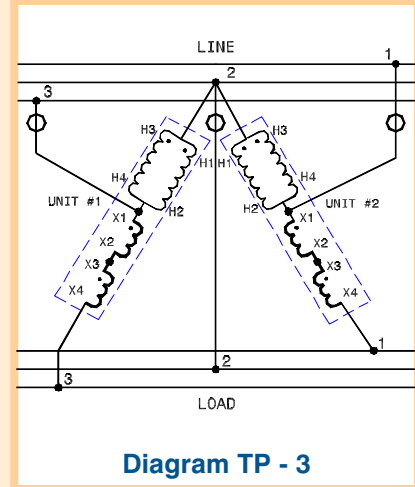

Single Phase Connection Diagrams

Symbol Key

O - Indicates Overcurrent Protection

Note: If present, do not fuse grounded conductor

Buck - Boost Connection Diagrams

Three Phase Connection Diagrams

DONGAN ELECTRIC MANUFACTURING CO. • 2987 FRANKLIN • DETROIT, MI 48207
800.428.2626 • 313.567.8500 • FAX 313.567.8828 • www.dongan.com

Three Phase Connection Diagrams

Buck - Boost Connection Diagrams

Three Phase Connection Diagrams

Symbol Key

O - Indicates Overcurrent Protection

Note: If present, do not fuse grounded conductor

DONGAN ELECTRIC MANUFACTURING CO. • 2987 FRANKLIN • DETROIT, MI 48207
 800.428.2626 • 313.567.8500 • FAX 313.567.8828 • www.dongan.com