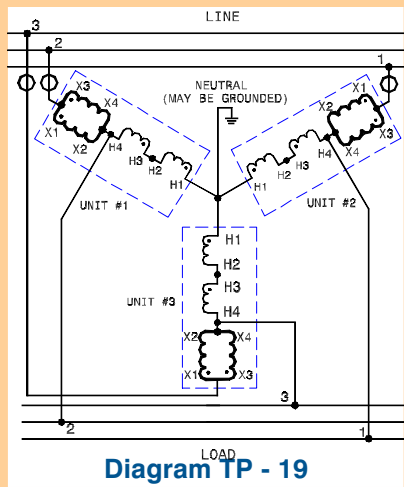

Single Phase Connection Diagrams

Symbol Key

O - Indicates Overcurrent Protection

Note: If present, do not fuse grounded conductor

Buck - Boost Connection Diagrams

Three Phase Connection Diagrams

DONGAN ELECTRIC MANUFACTURING CO. • 2987 FRANKLIN • DETROIT, MI 48207
800.428.2626 • 313.567.8500 • FAX 313.567.8828 • www.dongan.com

Three Phase Connection Diagrams

Buck - Boost Connection Diagrams

Three Phase Connection Diagrams

Symbol Key

O - Indicates Overcurrent Protection

Note: If present, do not fuse grounded conductor

DONGAN ELECTRIC MANUFACTURING CO. • 2987 FRANKLIN • DETROIT, MI 48207
 800.428.2626 • 313.567.8500 • FAX 313.567.8828 • www.dongan.com