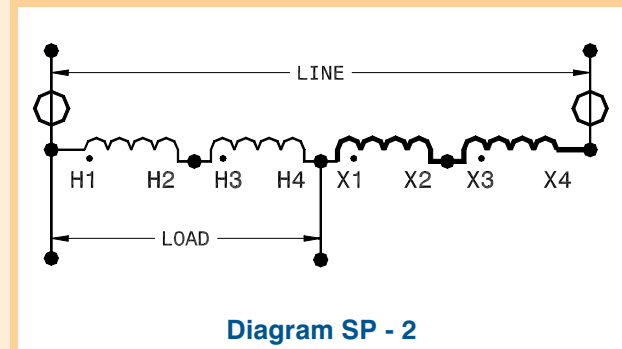

Buck - Boost Connection Diagrams

Single Phase Connection Diagrams

Buck - Boost Connection Diagrams

DONGAN ELECTRIC MANUFACTURING CO. • 2987 FRANKLIN • DETROIT, MI 48207
 800.428.2626 • 313.567.8500 • FAX 313.567.8828 • www.dongan.com

Single Phase Connection Diagrams

Symbol Key

O - Indicates Overcurrent Protection

Note: If present, do not fuse grounded conductor

Buck - Boost Connection Diagrams

Three Phase Connection Diagrams

DONGAN ELECTRIC MANUFACTURING CO. • 2987 FRANKLIN • DETROIT, MI 48207
800.428.2626 • 313.567.8500 • FAX 313.567.8828 • www.dongan.com

Three Phase Connection Diagrams

Buck - Boost Connection Diagrams

Three Phase Connection Diagrams

Symbol Key

O - Indicates Overcurrent Protection

Note: If present, do not fuse grounded conductor

DONGAN ELECTRIC MANUFACTURING CO. • 2987 FRANKLIN • DETROIT, MI 48207
 800.428.2626 • 313.567.8500 • FAX 313.567.8828 • www.dongan.com