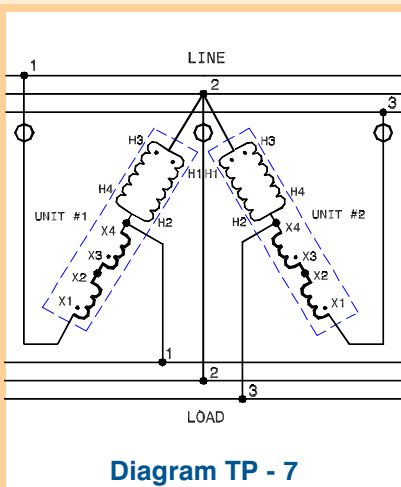

Single Phase Connection Diagrams

Symbol Key

O - Indicates Overcurrent Protection

Note: If present, do not fuse grounded conductor

Buck - Boost Connection Diagrams

Three Phase Connection Diagrams

DONGAN ELECTRIC MANUFACTURING CO. • 2987 FRANKLIN • DETROIT, MI 48207
800.428.2626 • 313.567.8500 • FAX 313.567.8828 • www.dongan.com

Three Phase Connection Diagrams

Buck - Boost Connection Diagrams

Three Phase Connection Diagrams

Symbol Key

O - Indicates Overcurrent Protection

Note: If present, do not fuse grounded conductor

DONGAN ELECTRIC MANUFACTURING CO. • 2987 FRANKLIN • DETROIT, MI 48207
 800.428.2626 • 313.567.8500 • FAX 313.567.8828 • www.dongan.com