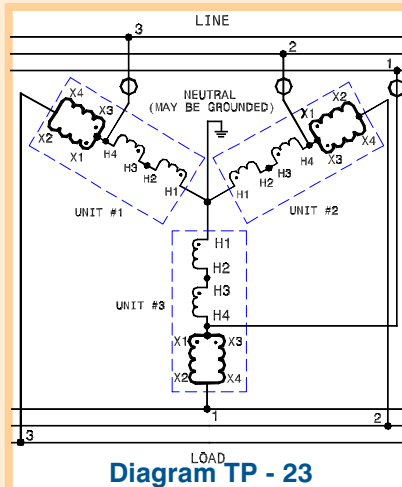

Single Phase Connection Diagrams

Symbol Key

O - Indicates Overcurrent Protection

Note: If present, do not fuse grounded conductor

Buck - Boost Connection Diagrams

Three Phase Connection Diagrams

DONGAN ELECTRIC MANUFACTURING CO. • 2987 FRANKLIN • DETROIT, MI 48207
800.428.2626 • 313.567.8500 • FAX 313.567.8828 • www.dongan.com

Three Phase Connection Diagrams

Buck - Boost Connection Diagrams

Three Phase Connection Diagrams

Symbol Key

O - Indicates Overcurrent Protection

Note: If present, do not fuse grounded conductor

DONGAN ELECTRIC MANUFACTURING CO. • 2987 FRANKLIN • DETROIT, MI 48207
 800.428.2626 • 313.567.8500 • FAX 313.567.8828 • www.dongan.com