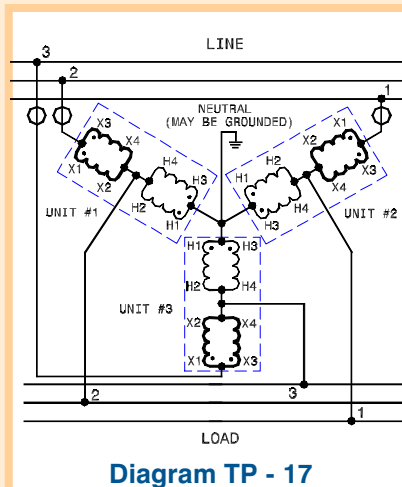

Single Phase Connection Diagrams

Symbol Key

O - Indicates Overcurrent Protection

Note: If present, do not fuse grounded conductor

Buck - Boost Connection Diagrams

Three Phase Connection Diagrams

DONGAN ELECTRIC MANUFACTURING CO. • 2987 FRANKLIN • DETROIT, MI 48207
800.428.2626 • 313.567.8500 • FAX 313.567.8828 • www.dongan.com

Three Phase Connection Diagrams

Buck - Boost Connection Diagrams

Three Phase Connection Diagrams

Symbol Key

O - Indicates Overcurrent Protection

Note: If present, do not fuse grounded conductor

DONGAN ELECTRIC MANUFACTURING CO. • 2987 FRANKLIN • DETROIT, MI 48207
 800.428.2626 • 313.567.8500 • FAX 313.567.8828 • www.dongan.com