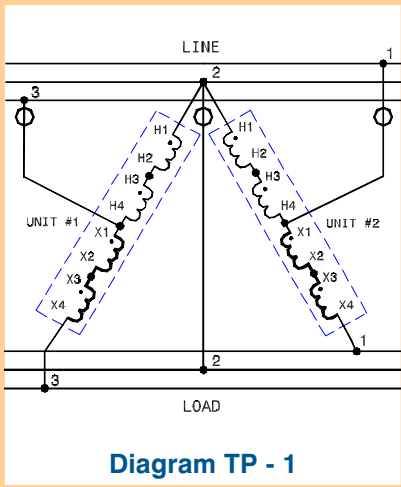

Single Phase Connection Diagrams

Symbol Key

O - Indicates Overcurrent Protection

Note: If present, do not fuse grounded conductor

Buck - Boost Connection Diagrams

Three Phase Connection Diagrams

DONGAN ELECTRIC MANUFACTURING CO. • 2987 FRANKLIN • DETROIT, MI 48207
800.428.2626 • 313.567.8500 • FAX 313.567.8828 • www.dongan.com

Three Phase Connection Diagrams

Buck - Boost Connection Diagrams

Three Phase Connection Diagrams

Symbol Key

O - Indicates Overcurrent Protection

Note: If present, do not fuse grounded conductor

DONGAN ELECTRIC MANUFACTURING CO. • 2987 FRANKLIN • DETROIT, MI 48207
 800.428.2626 • 313.567.8500 • FAX 313.567.8828 • www.dongan.com