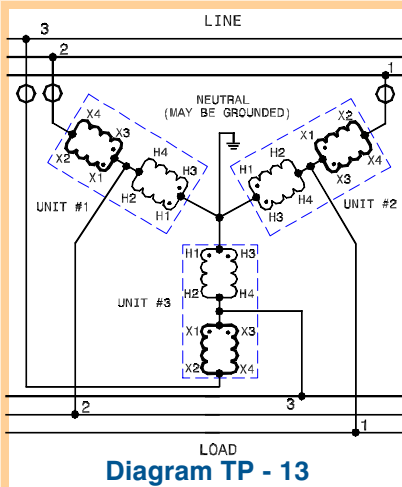

Single Phase Connection Diagrams

Symbol Key

O - Indicates Overcurrent Protection

Note: If present, do not fuse grounded conductor

Buck - Boost Connection Diagrams

Three Phase Connection Diagrams

DONGAN ELECTRIC MANUFACTURING CO. • 2987 FRANKLIN • DETROIT, MI 48207
800.428.2626 • 313.567.8500 • FAX 313.567.8828 • www.dongan.com

Three Phase Connection Diagrams

Buck - Boost Connection Diagrams

Three Phase Connection Diagrams

Symbol Key

O - Indicates Overcurrent Protection

Note: If present, do not fuse grounded conductor

DONGAN ELECTRIC MANUFACTURING CO. • 2987 FRANKLIN • DETROIT, MI 48207
 800.428.2626 • 313.567.8500 • FAX 313.567.8828 • www.dongan.com