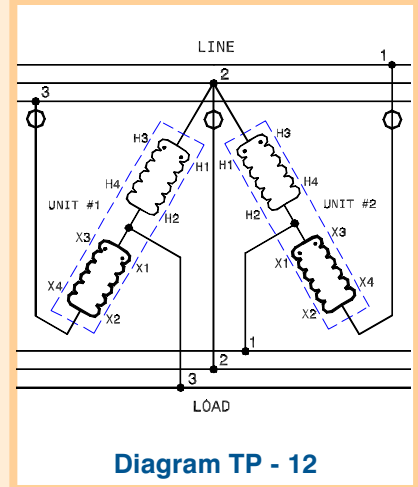

Single Phase Connection Diagrams

Symbol Key

O - Indicates Overcurrent Protection

Note: If present, do not fuse grounded conductor

Buck - Boost Connection Diagrams

Three Phase Connection Diagrams

DONGAN ELECTRIC MANUFACTURING CO. • 2987 FRANKLIN • DETROIT, MI 48207
800.428.2626 • 313.567.8500 • FAX 313.567.8828 • www.dongan.com

Three Phase Connection Diagrams

Buck - Boost Connection Diagrams

Three Phase Connection Diagrams

Symbol Key

O - Indicates Overcurrent Protection

Note: If present, do not fuse grounded conductor

DONGAN ELECTRIC MANUFACTURING CO. • 2987 FRANKLIN • DETROIT, MI 48207
 800.428.2626 • 313.567.8500 • FAX 313.567.8828 • www.dongan.com