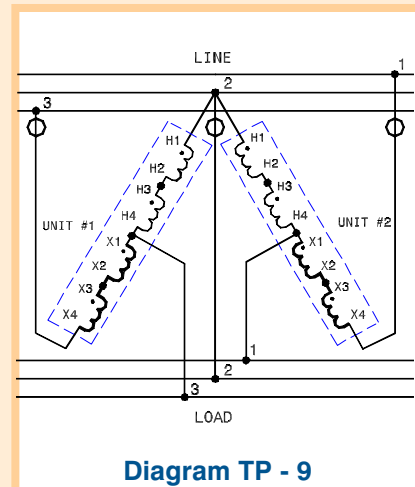

Single Phase Connection Diagrams

Symbol Key

O - Indicates Overcurrent Protection

Note: If present, do not fuse grounded conductor

Buck - Boost Connection Diagrams

Three Phase Connection Diagrams

DONGAN ELECTRIC MANUFACTURING CO. • 2987 FRANKLIN • DETROIT, MI 48207
800.428.2626 • 313.567.8500 • FAX 313.567.8828 • www.dongan.com

Three Phase Connection Diagrams

Buck - Boost Connection Diagrams

Three Phase Connection Diagrams

Symbol Key

O - Indicates Overcurrent Protection

Note: If present, do not fuse grounded conductor

DONGAN ELECTRIC MANUFACTURING CO. • 2987 FRANKLIN • DETROIT, MI 48207
 800.428.2626 • 313.567.8500 • FAX 313.567.8828 • www.dongan.com