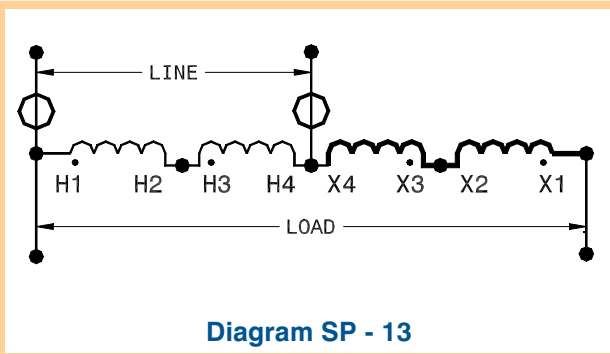

Buck - Boost Connection Diagrams

Single Phase Connection Diagrams

Buck - Boost Connection Diagrams

DONGAN ELECTRIC MANUFACTURING CO. • 2987 FRANKLIN • DETROIT, MI 48207
 800.428.2626 • 313.567.8500 • FAX 313.567.8828 • www.dongan.com

Single Phase Connection Diagrams

Symbol Key

O - Indicates Overcurrent Protection

Note: If present, do not fuse grounded conductor

Buck - Boost Connection Diagrams

Three Phase Connection Diagrams

DONGAN ELECTRIC MANUFACTURING CO. • 2987 FRANKLIN • DETROIT, MI 48207
800.428.2626 • 313.567.8500 • FAX 313.567.8828 • www.dongan.com

Three Phase Connection Diagrams

Buck - Boost Connection Diagrams

Three Phase Connection Diagrams

Symbol Key

O - Indicates Overcurrent Protection

Note: If present, do not fuse grounded conductor

DONGAN ELECTRIC MANUFACTURING CO. • 2987 FRANKLIN • DETROIT, MI 48207
 800.428.2626 • 313.567.8500 • FAX 313.567.8828 • www.dongan.com