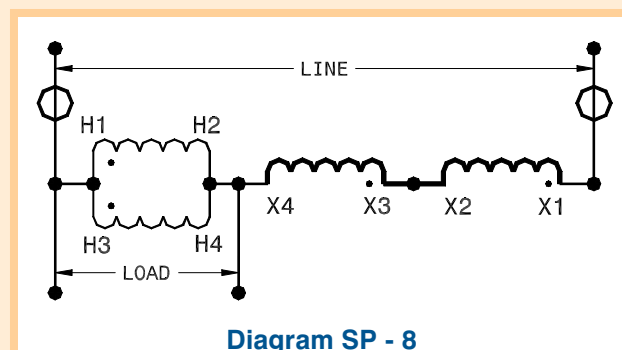

Buck - Boost Connection Diagrams

Single Phase Connection Diagrams

Buck - Boost Connection Diagrams

DONGAN ELECTRIC MANUFACTURING CO. • 2987 FRANKLIN • DETROIT, MI 48207
 800.428.2626 • 313.567.8500 • FAX 313.567.8828 • www.dongan.com

Single Phase Connection Diagrams

Symbol Key

O - Indicates Overcurrent Protection

Note: If present, do not fuse grounded conductor

Buck - Boost Connection Diagrams

Three Phase Connection Diagrams

DONGAN ELECTRIC MANUFACTURING CO. • 2987 FRANKLIN • DETROIT, MI 48207
800.428.2626 • 313.567.8500 • FAX 313.567.8828 • www.dongan.com

Three Phase Connection Diagrams

Buck - Boost Connection Diagrams

Three Phase Connection Diagrams

Symbol Key

O - Indicates Overcurrent Protection

Note: If present, do not fuse grounded conductor

DONGAN ELECTRIC MANUFACTURING CO. • 2987 FRANKLIN • DETROIT, MI 48207
 800.428.2626 • 313.567.8500 • FAX 313.567.8828 • www.dongan.com